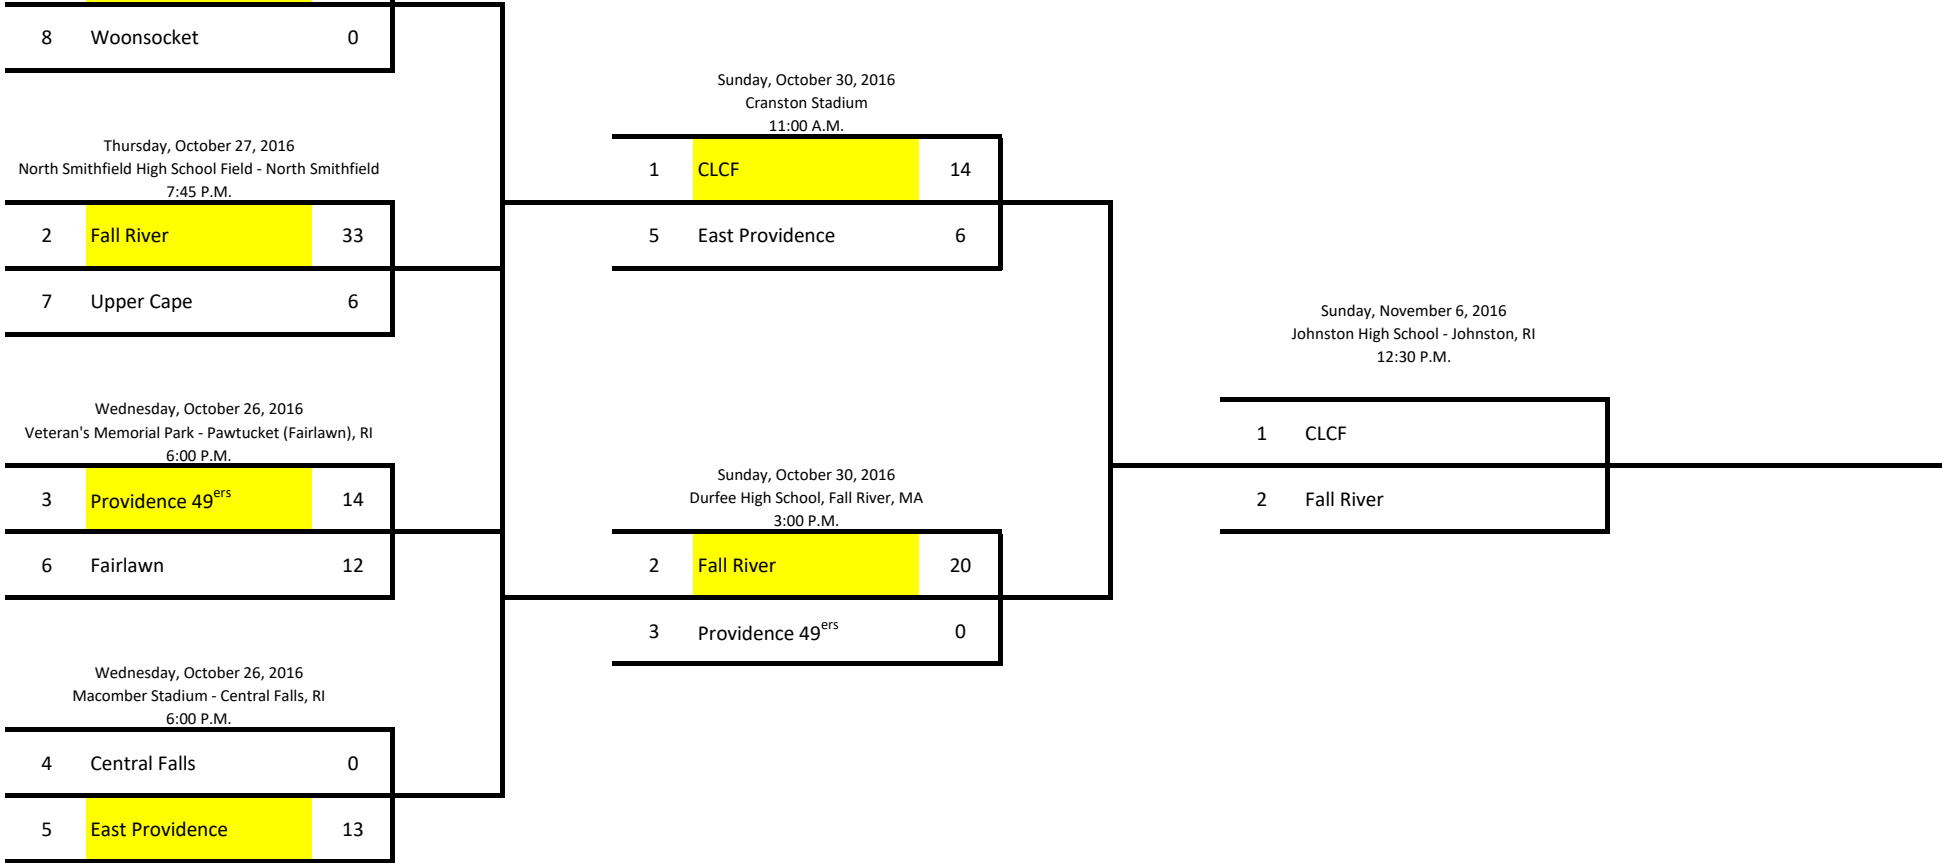

10 and Under

Wednesday, October 26, 2016
Cranston Stadium - Cranston, RI
6:00 P.M.

1	CLCF	26
8	Woonsocket	0

Thursday, October 27, 2016
North Smithfield High School Field - North Smithfield
7:45 P.M.

2	Fall River	33
7	Upper Cape	6

Wednesday, October 26, 2016
Veteran's Memorial Park - Pawtucket (Fairlawn), RI
6:00 P.M.

3	Providence 49ers	14
6	Fairlawn	12

Wednesday, October 26, 2016
Macomber Stadium - Central Falls, RI
6:00 P.M.

4	Central Falls	0
5	East Providence	13

Sunday, October 30, 2016
Cranston Stadium
11:00 A.M.

1	CLCF	14
5	East Providence	6

Sunday, October 30, 2016
Durfee High School, Fall River, MA
3:00 P.M.

2	Fall River	20
3	Providence 49ers	0

Sunday, November 6, 2016
Johnston High School - Johnston, RI
12:30 P.M.

1	CLCF
2	Fall River