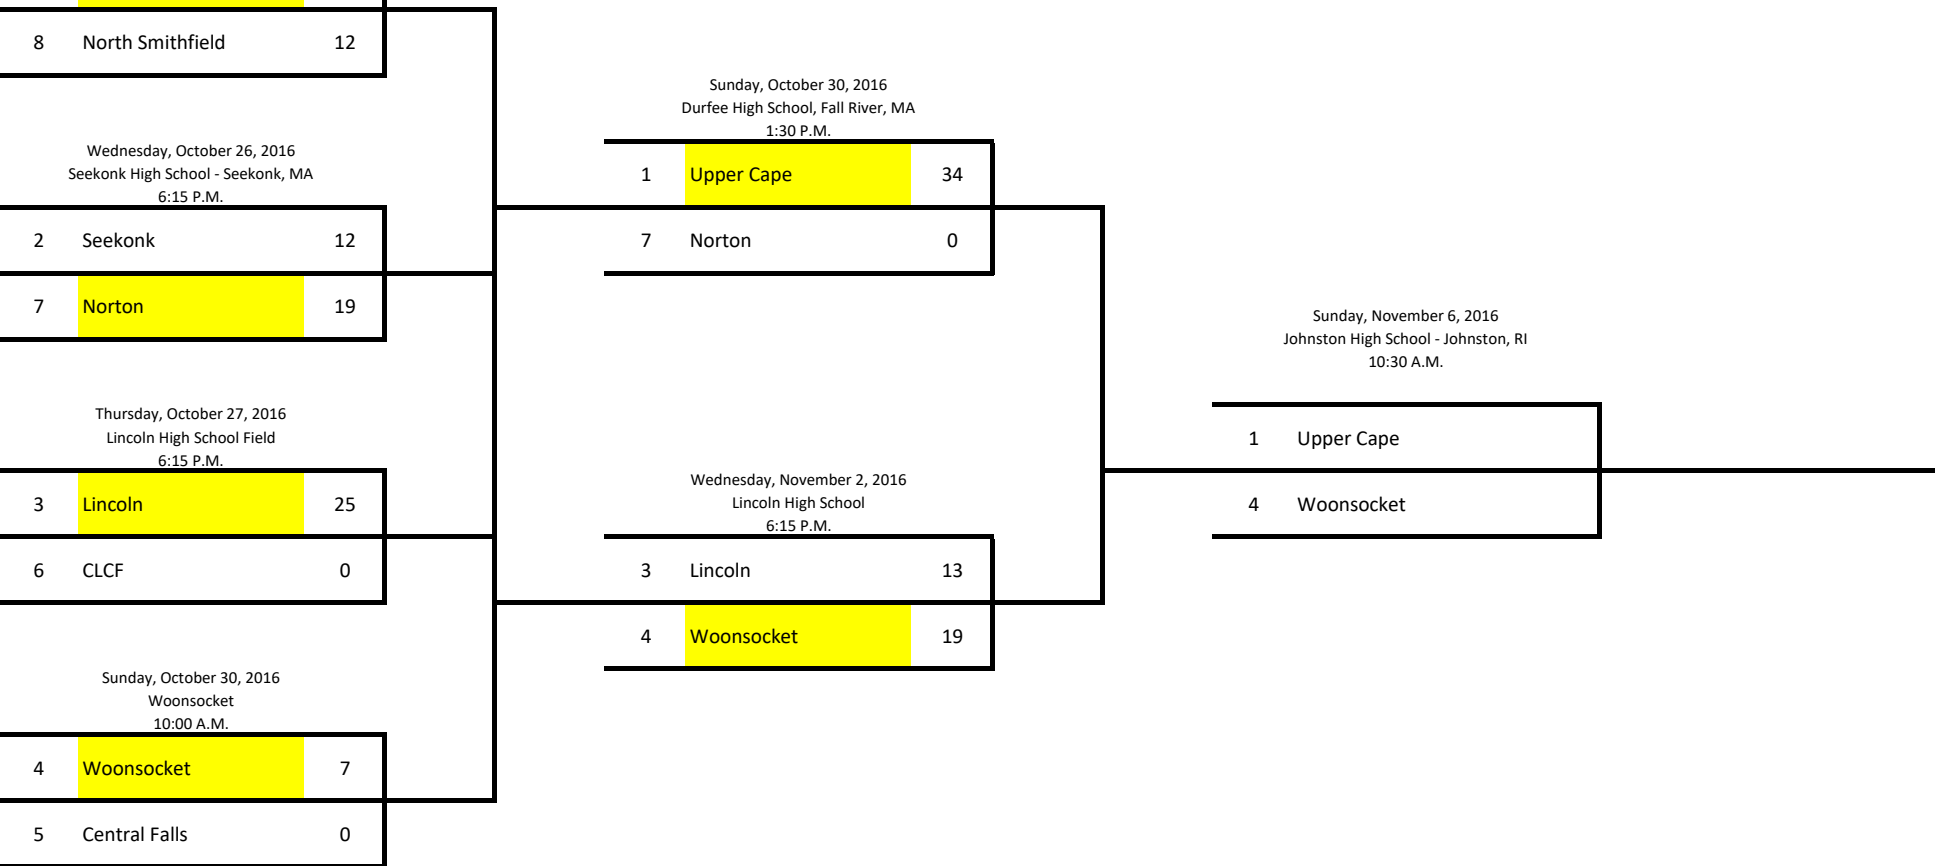

9 and Under

Thursday, October 27, 2016
North Smithfield High School Field - North Smithfield
6:15 P.M.

1	Upper Cape	33
8	North Smithfield	12

Wednesday, October 26, 2016
Seekonk High School - Seekonk, MA
6:15 P.M.

2	Seekonk	12
7	Norton	19

Thursday, October 27, 2016
Lincoln High School Field
6:15 P.M.

3	Lincoln	25
6	CLCF	0

Sunday, October 30, 2016
Woonsocket
10:00 A.M.

4	Woonsocket	7
5	Central Falls	0

Sunday, October 30, 2016
Durfee High School, Fall River, MA
1:30 P.M.

1	Upper Cape	34
7	Norton	0

Wednesday, November 2, 2016
Lincoln High School
6:15 P.M.

3	Lincoln	13
4	Woonsocket	19

Sunday, November 6, 2016
Johnston High School - Johnston, RI
10:30 A.M.

1	Upper Cape
4	Woonsocket